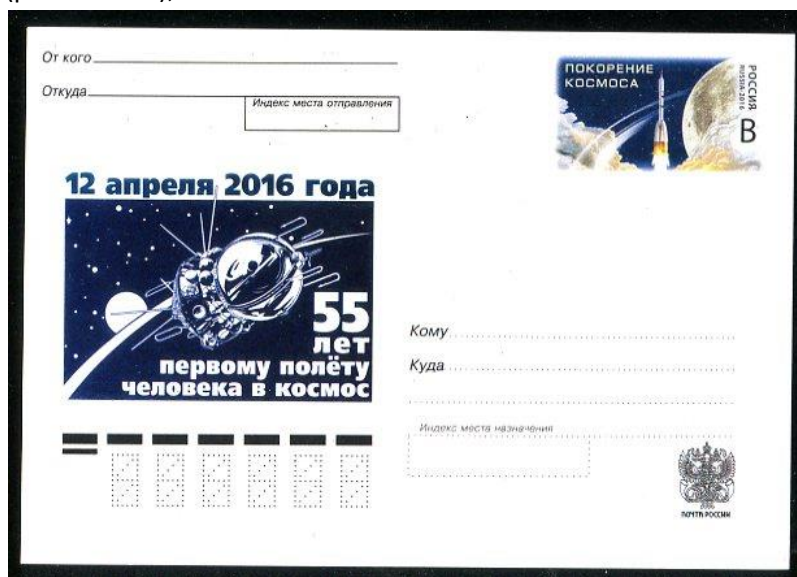

Рис.2

Рис.3

Рис.4

Рис.5

Рис.6

- pictorial postal card with an imprinted commemorative stamp (picture 7) with face value RUR 19 which is not appropriate to the official postage for a postal card<sup>2</sup>;

Pic.7

- pictorial postal card with an imprinted unique stamp “Space Conquest” with “2016” year on it (picture 8-11);

Pic.8

<sup>2</sup> RUR 14 from 17/04/2016 to 03/06/2017, now RUR 16 (on 07/11/2017)

Рис.9