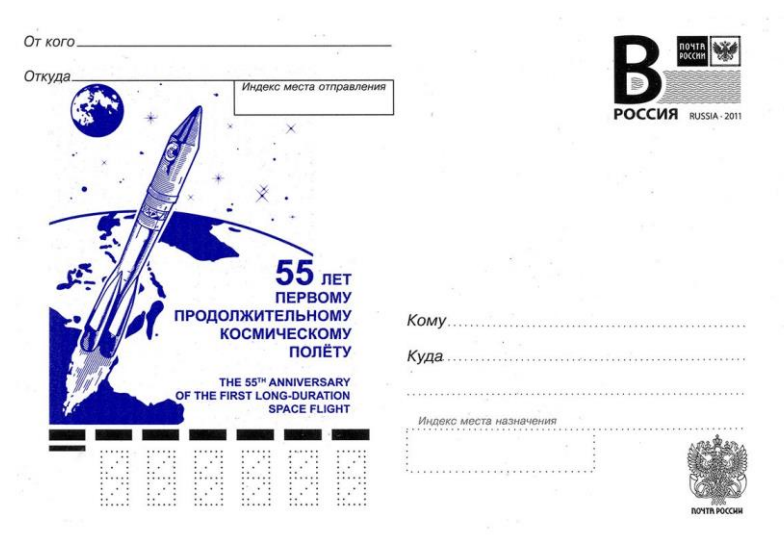

Рис.2

Рис.3

Рис.4

Рис.5

Рис.6

- pictorial postal card with an imprinted commemorative stamp (picture 7) with face value RUR 19 which is not appropriate to the official postage for a postal card<sup>2</sup>;

Pic.7

- pictorial postal card with an imprinted unique stamp “Space Conquest” with “2016” year on it (picture 8-11);

Pic.8

<sup>2</sup> RUR 14 from 17/04/2016 to 03/06/2017, now RUR 16 (on 07/11/2017)

Рис.9