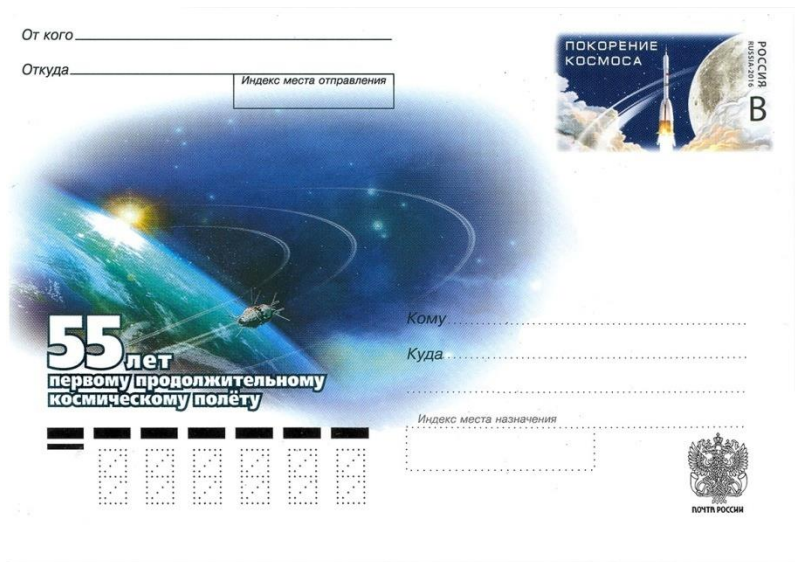

Pic.7

- pictorial postal card with an imprinted unique stamp “Space Conquest” with “2016” year on it (picture 8-11);

Pic.8

<sup>2</sup> RUR 14 from 17/04/2016 to 03/06/2017, now RUR 16 (on 07/11/2017)

Рис.9