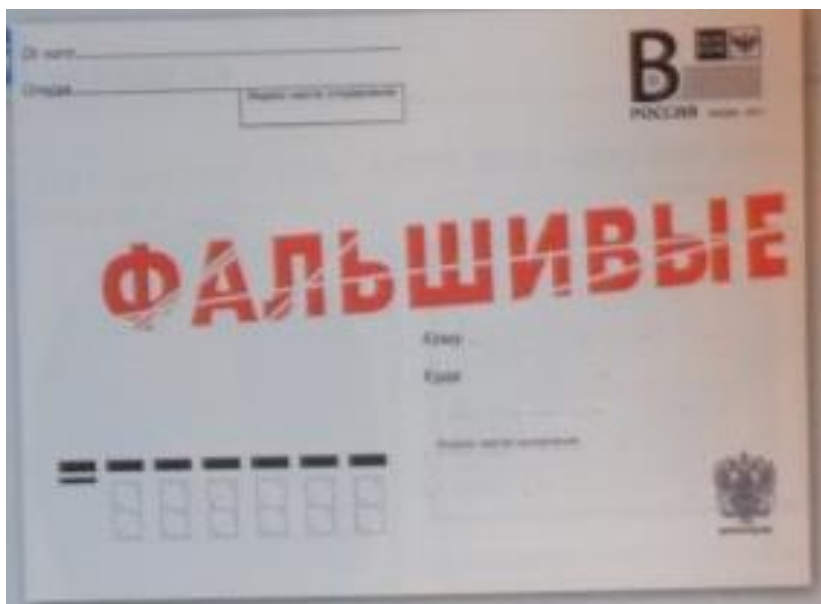

CAUTION! FORGED POSTAL STATIONERIES

(“Philately”, Russian magazine, #6-2017, pp.46-47)

Last year some Internet sellers started to offer 13 forged Russian postal stationeries, printed to disadvantage philatelists. The pictures on some of them have been duplicated from the original cards and envelopes printed in due time for Russian postal service. The other part of 13 postal stationeries is 100% «cinderella».

All this stationeries are united by one thing – lack of publisher’s imprint. Forged one-side cards are printed on the paper of different thickness - some on thick paper, some on plain paper. The type of paper does not vary within the frame of each postal stationery). Printing technique - presumably offset lithography. Microprinting on the «B»-type stamps is indiscernible: scaling up the background on original “B” stamps we can easily see that wavy lines are composed of letters, and on the forgeries it’s just blurred waves. The manufacturer of the forgeries has not been determined yet¹.

This forged postal stationeries could be sorted to the following kinds:

- standard postal card with an imprinted standard stamp («B»-type) (picture 1);

Pic.1

---

¹ Allegedly, the stationeries have been printed in Rostovskaya oblast, town of Azov