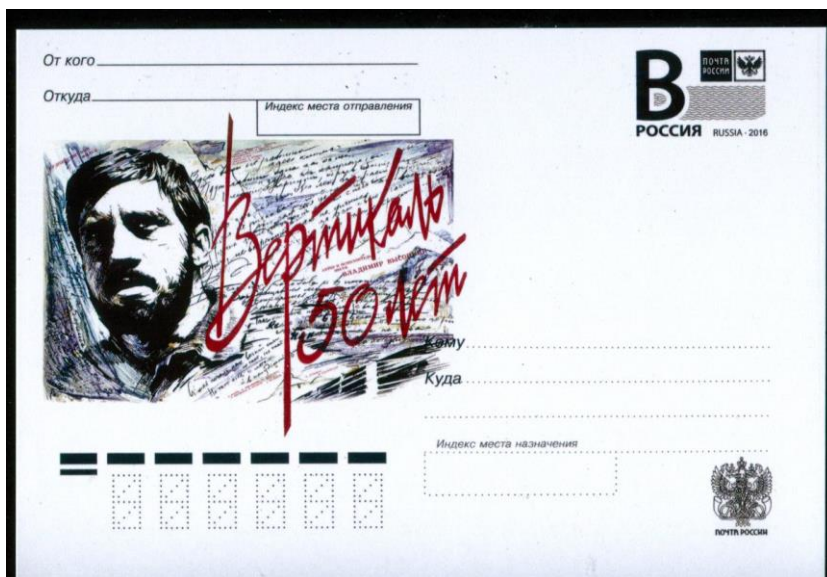

All this stationeries are united by one thing – lack of publisher’s imprint. Forged one-side cards are printed on the paper of different thickness - some on thick paper, some on plain paper. The type of paper does not vary within the frame of each postal stationery). Printing technique - presumably offset lithography. Microprinting on the «B»-type stamps is indiscernible: scaling up the background on original “B” stamps we can easily see that wavy lines are composed of letters, and on the forgeries it’s just blurred waves. The manufacturer of the forgeries has not been determined yet<sup>1</sup>.

- pictorial postal card with an imprinted standard stamp («B»-type) (pictures 2-6); We should mention that the imprinted stamp of «B»-type on the card «**ВЕРТИКАЛЬ**» (picture 6) could not exist due to the fact that «B»-type stamps have never been printed in 2016 as indicated on the forgery.

Рис.2

Рис.3

Рис.4

Рис.5

Рис.6

- pictorial postal card with an imprinted commemorative stamp (picture 7) with face value RUR 19 which is not appropriate to the official postage for a postal card<sup>2</sup>;