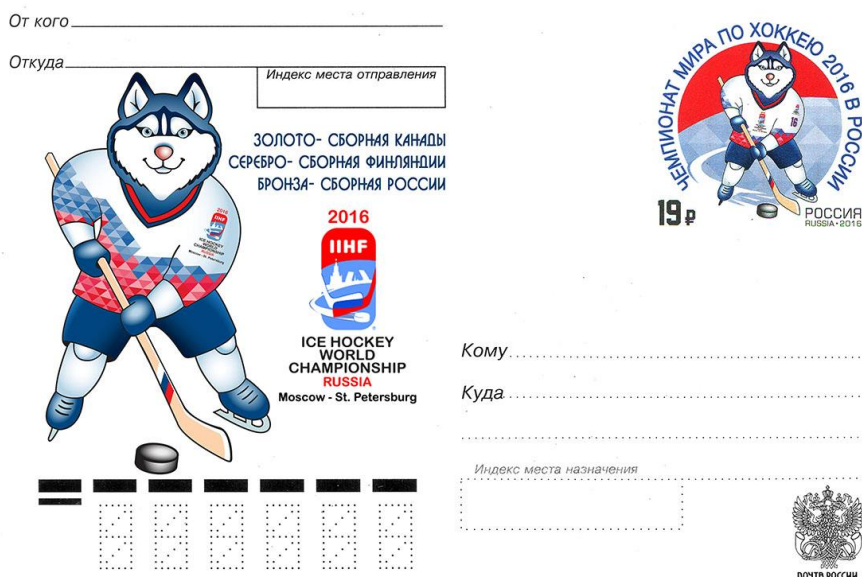

Рис.2

Рис.3

Рис.4

Рис.5

Рис.6

- pictorial postal card with an imprinted commemorative stamp (picture 7) with face value RUR 19 which is not appropriate to the official postage for a postal card<sup>2</sup>;